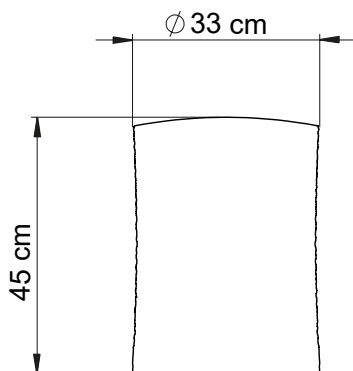

Stool lager & lagoon

240-030-017 lager

The ceramic larger stool is a durable and functional lighthearted representation of what some would call... a pint of beer. Its lagoon counterpart lives on the more serene side of life, representing a cool blue midnight lagoon.

Spare parts
Felt gliders

Packaging
Packed in one carton box 5ply.
Size: 37,5 x 37,5 x 52 cm

Made-to-order
Non-standard fabrics or colours are made-to-order against a minimum order quantity of 100 pieces. Please contact your account manager for a specific custom made request.