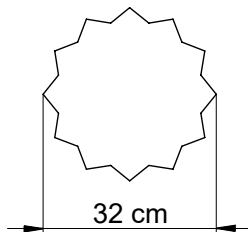

fact sheet

Stool oily folds

240-030-016 oily folds

Whether you're using it as a side table, stool or ornament, it'll turn heads. The glaze pays homage to what can only be described as a psychedelic vision, and its shape is playful and timeless.

Spare parts

Felt gliders

Packaging

Packed in one carton box 5ply.
Size: 35 x 35 x 48 cm

Made-to-order

Non-standard fabrics or colours are made-to-order against a minimum order quantity of 100 pieces. Please contact your account manager for a specific custom made request.