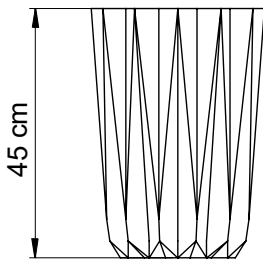

fact sheet

Stool oily folds

240-030-016 oily folds

Whether you're using it as a side table, stool or ornament, it'll turn heads. The glaze pays homage to what can only be described as a psychedelic vision, and its shape is playful and timeless.

Spare parts

Felt gliders

Packaging

Packed in one carton box 5ply.
Size: 35 x 35 x 48 cm

Made-to-order

Non-standard fabrics or colours are made-to-order against a minimum order quantity of 100 pieces. Please contact your account manager for a specific custom made request.