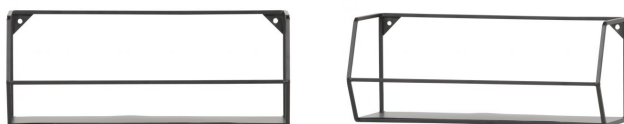

379526

ZETA WALL SHELF L 40CM

EAN	8714713086382
-----	---------------

Dimensions	16x40x16
------------	----------

Material	Metal
----------	-------

Color finish	black
--------------	-------

Packages	1
----------	---

#### Additional description

Zeta metal wallboard is from the Dutch brand WOOD. The iron frame is finished with a black powder coating. The shelf has a maximum weight of 5 kg.

Wall shelf Zeta comes in three sizes: M (hxwxd) 15x20x16 0.600 kg, L (hxwxd) 16x40x16 0.950 kg and XL (hxwxd) 16x80x16 1.5 kg.