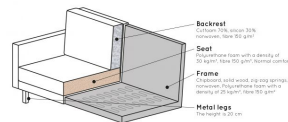

800541-198

RODEO ARMCHAIR VELVET TEAL

Packages

1

Country of origin

PL

Additional description

Velvet is the newest fabric version of the beautiful Rodeo seating series by the brand BePureHome. This loveseat is modern, chic and contemporary. This 1.5-seater armchair / Loveseat is generous and has a beautiful 100% polyester velvet fabric. The legs are made of black metal. The seat height is 45 cm, the seat depth is 60 cm and the height of the armrests is 68 cm. The fabric 100% polyester velvet, feels soft, is of a heavy quality and is suitable for intensive use. The fabric has not been tested for additional treatments and we therefore advise against impregnating the sofa. If this is deemed necessary, it is at your own risk and we recommend that you test it out on a spot - out of sight. The Rodeo furniture series consists of this armchair / Loveseat, a 3-seater sofa, a 2.5-seater sofa, stool 120x60, a dining sofa and a dining chair.