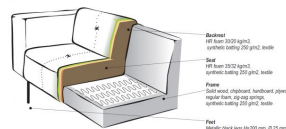

375113-D

SKIN 4-SEATER 250 CM SKIN DARK GREY

vtwonen

Packages

1

Country of origin

LT

Assembly required

Assembly required

Additional description

The 4-seater sofa SKIN is from the Dutch brand VTwonen. SKIN is upholstered in a fabric of 100% PE. Martindale 20.000. This microfibre is woven from microscopic fibers, it is 100% synthetic. With this production technique, a high degree of strength is achieved and the fabric gets a pleasant and soft feeling. It is manufactured with a backing to obtain an extra voluminous quality. For stains, dab, do not wipe. Use a soft soap without the addition of aggressive substances.

The frame consists of solid wood, chipboard, hardboard, plywood, foam 18/30 kg/m3, RE kg/m3.

The seat is filled with HR35/32 kg/m3 foam. The backrest is filled with HR30/20 kg/m3 foam.

The metal legs, with a diameter of 25 mm and a height of 20 cm, have a black metallic finish.

The weight of the bench is 59.4 kg.

Leg height 20 cm / Seat depth 60 cm / seat height 46 cm / seat width 206 cm / armrest height 72 cm / armrest thickness 22 cm

The SKIN series is available as a 4-seater sofa, 2.5-seater sofa and armchair. The SKIN series is available in the colours light grey, dark grey and olive green.

...

**DE
EEKHOORN**
dutch furniture

+31 88 96 66 300

info@deekhoorn.com

www.deekhoorn.com