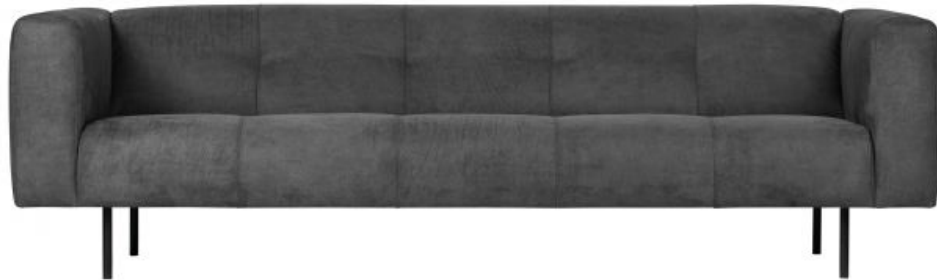

375113-D

SKIN 4-SEATER 250 CM SKIN DARK GREY

vtwonen

Packages

1

Country of origin

LT

Assembly required

Assembly required

Additional description

The 4-seater sofa SKIN is from the Dutch brand VTwonen. SKIN is upholstered in a fabric of 100% PE. Martindale 20.000. This microfibre is woven from microscopic fibers, it is 100% synthetic. With this production technique, a high degree of strength is achieved and the fabric gets a pleasant and soft feeling. It is manufactured with a backing to obtain an extra voluminous quality. For stains, dab, do not wipe. Use a soft soap without the addition of aggressive substances.

The frame consists of solid wood, chipboard, hardboard, plywood, foam 18/30 kg/m3, RE kg/m3.

The seat is filled with HR35/32 kg/m3 foam. The backrest is filled with HR30/20 kg/m3 foam.

The metal legs, with a diameter of 25 mm and a height of 20 cm, have a black metallic finish.

The weight of the bench is 59.4 kg.

Leg height 20 cm / Seat depth 60 cm / seat height 46 cm / seat width 206 cm / armrest height 72 cm / armrest thickness 22 cm

The SKIN series is available as a 4-seater sofa, 2.5-seater sofa and armchair. The SKIN series is available in the colours light grey, dark grey and olive green.