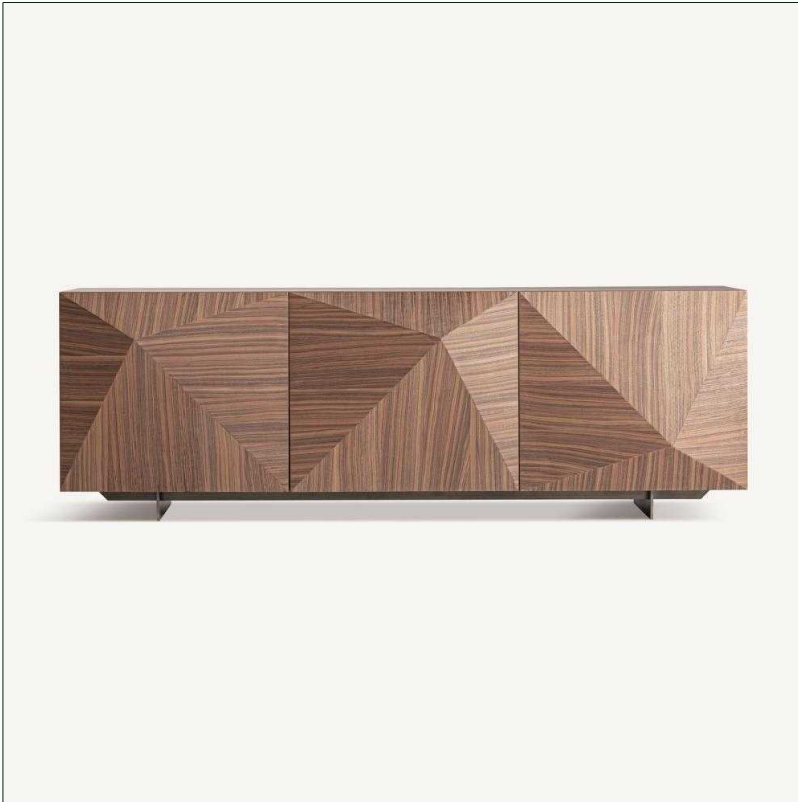

VICAL

Ref. 37544 GENEIKEN SIDEBORD

COMPOSITION

Walnut veneer in brown, combined with mdf wood and bronze stainless steel

DIMENSIONS

Measurements (L x W x H):
220 x 45 x 74 cm

Weight:
95.3 kg

Number of doors:
3

Interior space:
70X39X60 cm.

Number of shelves:
3

Type of shelves:
adjustable

Height between shelves:
27.5 cm.

Max. Weight per shelf:
5 kg.

Legs dimensions:
1 x 41 x 10 cm.

Space between legs:
158 cm.

Distance from table edge to leg:
29.5 cm.

Tabletop thickness:
2 cm.

Type of legs:
Fixed

Detachable parts:
shelves, legs

Maximum supported Weight:
60 kg.

Not Included:
Wall hanging system.

Detachable product.

Packaging	Type	Units/Box	Content	Volume	Length	Wide	High	Weight (Kg)
	CARTON	1		0.1666	2.06	49	17	12,3
	CARTON	1	PRODUCT	0.8986	2.26	56	71	93,7