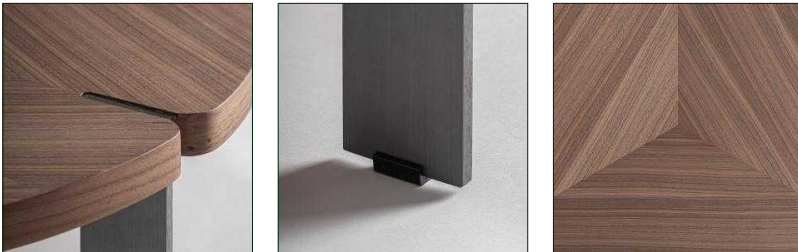

Packaging	Type	Units/Box	Content	Volume	Length	Wide	High	Weight (Kg)
	CARTON	1		0.2219	82	82	33	19,9