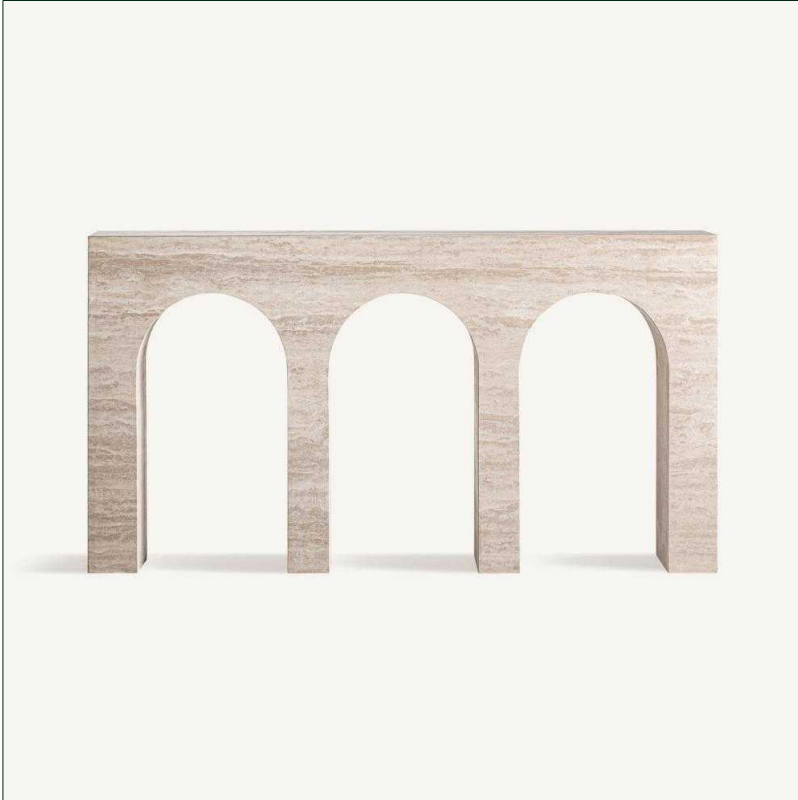

VICAL

Ref. 37495 THIENNES CONSOLE TABLE

COMPOSITION

Travertine in beige

DIMENSIONS

Measurements (L x W x H):
150 x 35 x 80 cm

Weight:
155.4 kg

Space between legs:
35.5 cm.