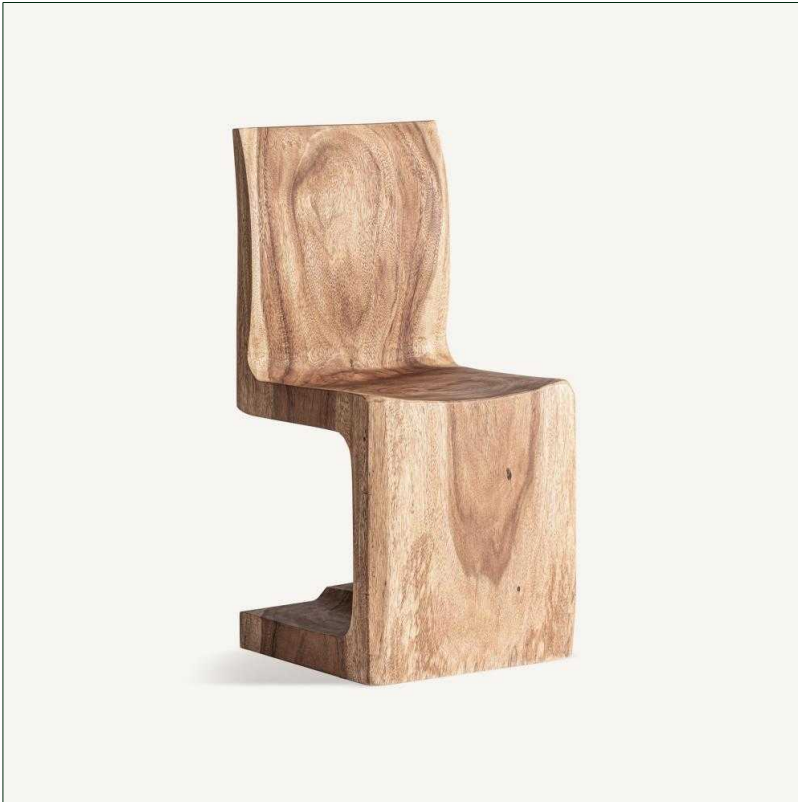

VICAL

Ref. 37461 KIRINDY CHAIR

COMPOSITION

Suar wood in light brown

DIMENSIONS

Measurements (L x W x H):
41 x 42 x 89 cm

Weight:
20.5 kg

Legs dimensions:
41X41X7 cm.

Seat size:
41X35.5X45.5 cm.

Height floor to seat:
45.5 cm.

Backrest size:
41X2.5X42.5 cm.

Maximum supported Weight:
120 kg.

Number of seats:
1

Packaging	Type	Units/Box	Content	Volume	Length	Wide	High	Weight (Kg)
	WRAPPED	1	PRODUCT	0.1512	42	40	90	22,0
	CARTON	1	PRODUCT	0.1701	43	43	92	24,7