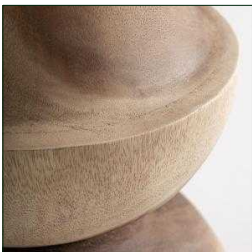

<u>Packaging</u>	Type	Units/Box	Content	Volume	Length	Wide	High	Weight (Kg)
	CARTON	1		0.0635	32	32	62	21,6