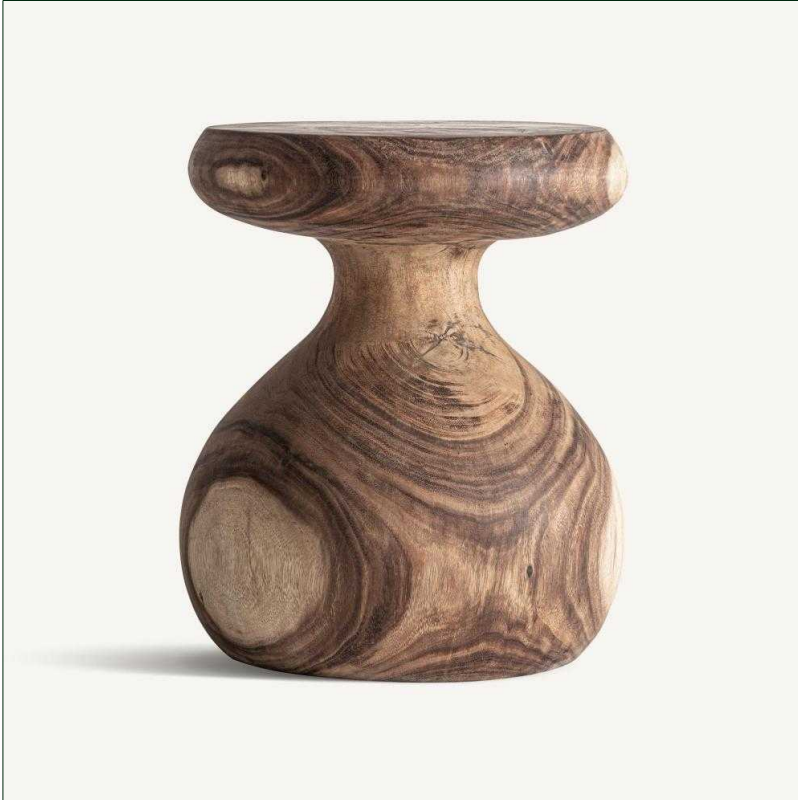

VICAL

Ref. 37451 BEZAHA SIDE TABLE

COMPOSITION

Suar wood in brown

DIMENSIONS

Measurements (L x W x H):
40 x 40 x 47 cm

Weight:
25.1 kg

Legs dimensions:
40 x 40 x 37 cm.

Tabletop thickness:
10 cm.

Type of legs:
Fixed

Maximum supported Weight:
20 kg.

Packaging	Type	Units/Box	Content	Volume	Length	Wide	High	Weight (Kg)
	WRAPPED	1	PRODUCT	0.0864	42	42	49	27,2
	CARTON	1	PRODUCT	0.0972	45	45	48	28,6