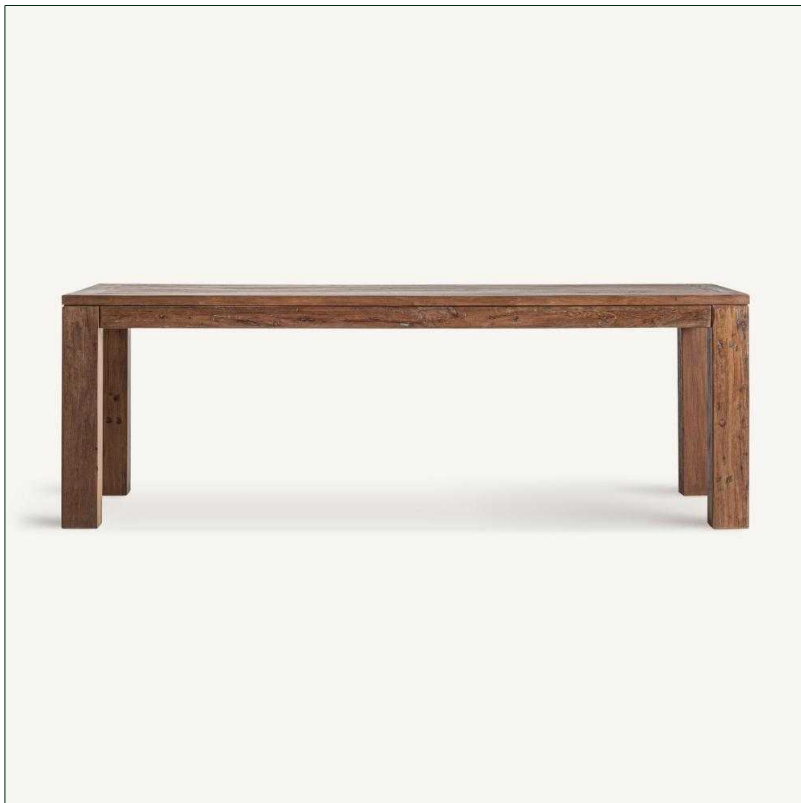

VICAL

Ref. 37391 SELBY DINING TABLE

COMPOSITION

Reclaimed wood in brown with a natural finish

DIMENSIONS

Measurements (L x W x H):
220 x 100 x 75 cm

Weight:
92.2 kg

Legs dimensions:
12x12x72 cm.

Space between legs:
198x75 cm.

Tabletop thickness:
3 cm.

Type of legs:
Fixed

Detachable parts:
legs

Seating capacity:
8

Detachable product.

Packaging	Type	Units/Box	Content	Volume	Length	Wide	High	Weight (Kg)
	CARTON	1	PRODUCT	0.591	2.28	24	1.08	105,4