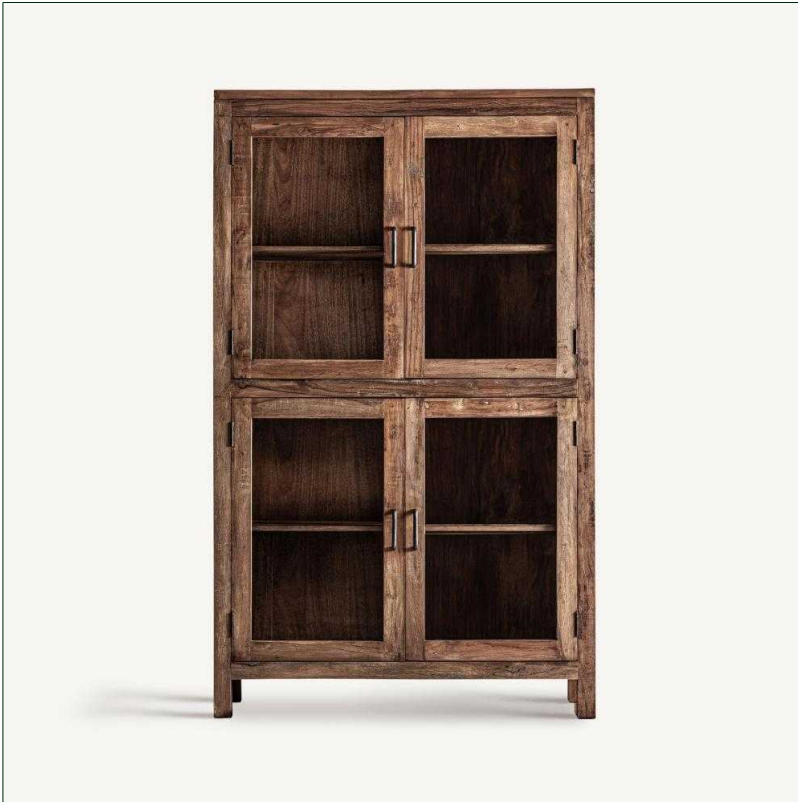

VICAL

Ref. 37387 SELBY GLASS CABINET

COMPOSITION

Reclaimed wood in brown, combined with black iron

DIMENSIONS

Measurements (L x W x H):
120 x 46 x 198 cm

Weight:
120.0 kg

Number of doors:
4

Interior space:
(2)117X41X83 cm.

Number of shelves:
2

Type of shelves:
fixed

Height between shelves:
40.5 cm.

Max. Weight per shelf:
10 kg.

Legs dimensions:
5,5 x 6 x 12,5 cm.

Space between legs:
109X35 cm.

Tabletop thickness:
3 cm.

Type of legs:
Adjustable

Maximum supported Weight:
60 kg.

Included:
Wall hanging system.

Packaging	Type	Units/Box	Content	Volume	Length	Wide	High	Weight (Kg)
	CAJA_PALET	1	PRODUCT	1.4969	1.26	54	2.20	144,3