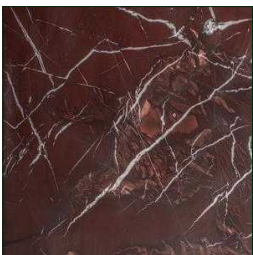

Packaging	Type	Units/Box	Content	Volume	Length	Wide	High	Weight (Kg)
	CARTON	1		0.2518	1.25	38	53	115,3
	CARTON	1	PRODUCT	0.3179	1.70	1.10	17	110,8