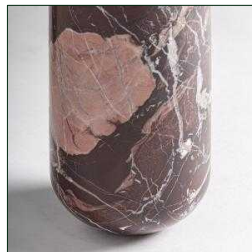

VICAL

Ref. 37382 BOURG COFFEE TABLE

COMPOSITION

Marble in burgundy with a bright finish

DIMENSIONS

Measurements (L x W x H):
150 x 90 x 40 cm

Weight:
215.4 kg

Legs dimensions:
18 x 18 x 36 cm.

Space between legs:
96.5X40.5 cm.

Tabletop thickness:
2.5 cm.

Type of legs:
Fixed

Detachable parts:
legs

Maximum supported Weight:
20 kg.

Included:
iron fittings.

Detachable product.

Cleaning instructions:
Clean with a damp cloth and a mild stone-specific soap. Dry immediately.
Clean spills promptly and avoid acidic products.