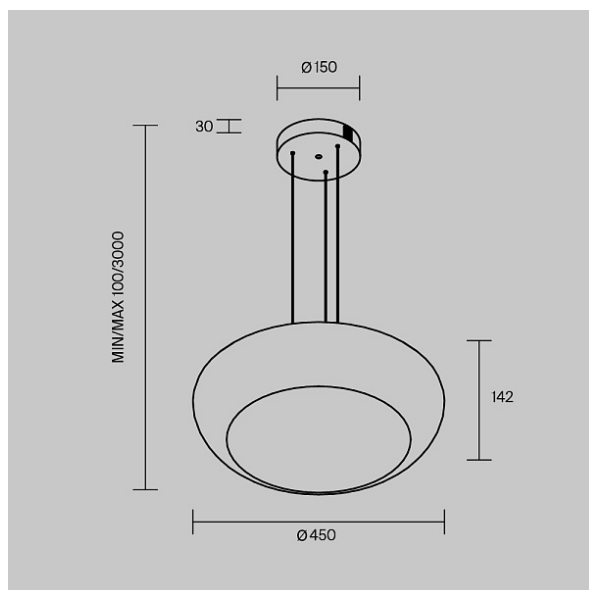

Pendant luminaire Bassa 3000K 20W

Series: Bassa Article: MOD501PL-L20BK1

Article	MOD501PL-L20BK1
Brand	Maytoni
Collection	Modern
Series	Bassa
Product type	Pendant luminaire
Fitting color	Black
Fitting material	Metal
Color temperature	3000 K
IP protection	IP 20
Dimmable	Yes
Height	300 mm
Color rendering index	80 CRI
Beam angle	180 °
Voltage	50Hz AC 220-240 V
Diameter	450 mm
Protection level	Class2
Warranty	3 years
Power	20 W
Volume	0.0757 m ³
Minimum height	300 mm
Maximum height	1800 mm
Light flux	2000 Lm
Energy efficiency class	G
Fireproof	No
Packing length	280 mm

Net	4.9 kg
Gross	6 kg
Service life	50000 h