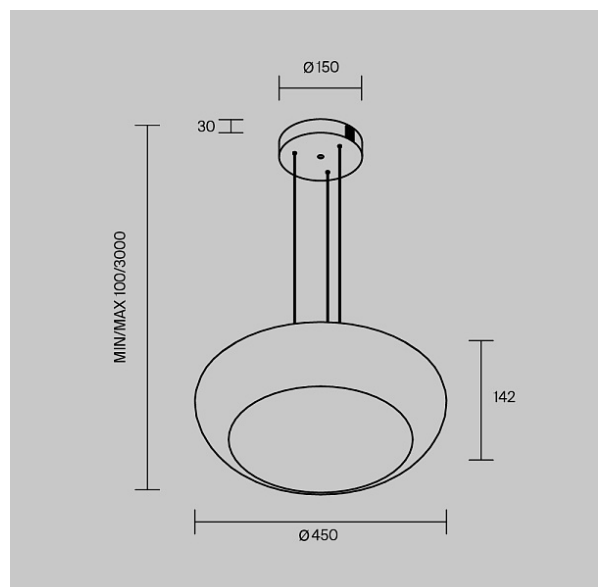

Pendant luminaire Bassa 3000K 20W

Series: Bassa Article: MOD501PL-L20BK

Article	MOD501PL-L20BK
Brand	Maytoni
Collection	Modern
Series	Bassa
Product type	Pendant luminaire
Fitting color	Black
Fitting material	Metal
Color temperature	3000 K
IP protection	IP 20
Dimmable	Yes
Height	300 mm
Color rendering index	80 CRI
Beam angle	180 °
Voltage	50Hz AC 220-240 V
Diameter	450 mm
Protection level	Class2
Warranty	3 years
Power	20 W
Volume	0.0757 m ³
Minimum height	300 mm
Maximum height	1800 mm
Light flux	2000 Lm
Energy efficiency class	G
Fireproof	No
Packing length	280 mm

Net	4.9 kg
Gross	6 kg
Service life	50000 h