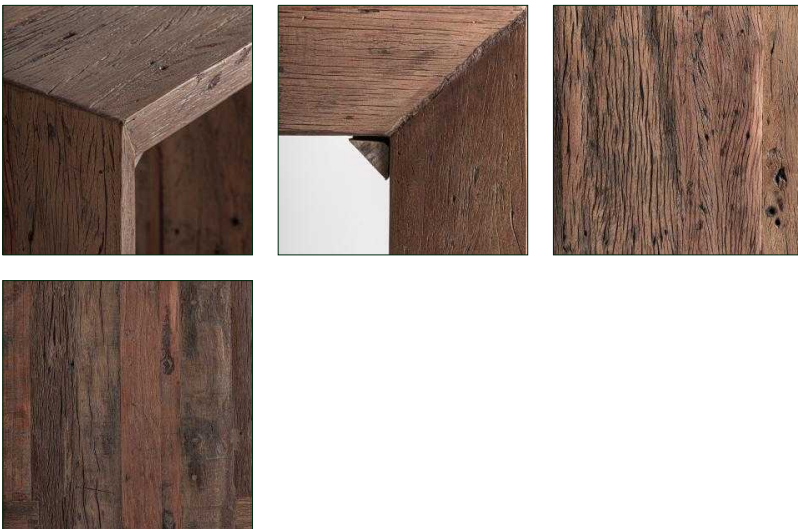

VICAL

Ref. 37349 KEIEM COFFEE TABLE

COMPOSITION

Reclaimed wood in brown with a distressed finish

DIMENSIONS

Measurements (L x W x H):
60 x 60 x 60 cm

Weight:
36.4 kg

Legs dimensions:
10 x 10 x 52 cm.

Space between legs:
40 cm.

Type of legs:
Fixed

<u>Packaging</u>	Type	Units/Box	Content	Volume	Length	Wide	High	Weight (Kg)
	CARTON	1	PRODUCT	0.2746	65	65	65	40,2