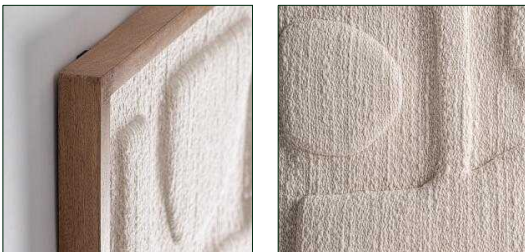

## DIMENSIONS

Measurements (L x W x H):  
76 x 4 x 107 cm

Weight:  
6.5 kg

Frame:  
2.5 cm.

Canvas size:  
71x102 cm.

Anchor mode:  
SIERRA

Hanging position:  
Vertical

Included:  
Wall hanging system.