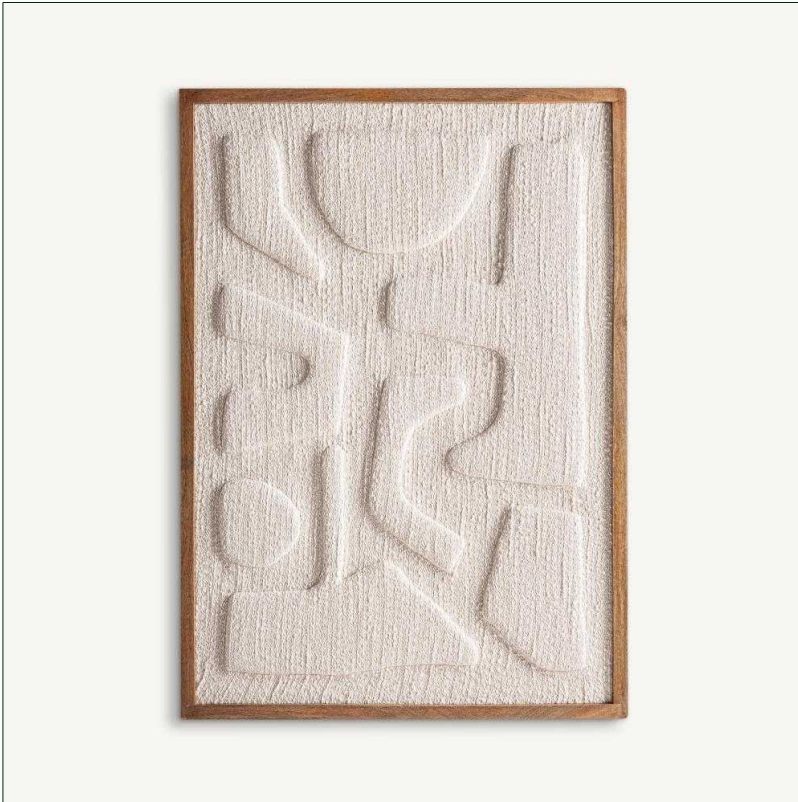

# VICAL

Ref. 37315 SOBEK WALL ART

## COMPOSITION

Cotton in off white, combined with brown mango wood

## DIMENSIONS

Measurements (L x W x H):  
76 x 4 x 107 cm

Weight:  
6.5 kg

Frame:  
2.5 cm.

Canvas size:  
71x102 cm.

Anchor mode:  
SIERRA

Hanging position:  
Vertical

Included:  
Wall hanging system.