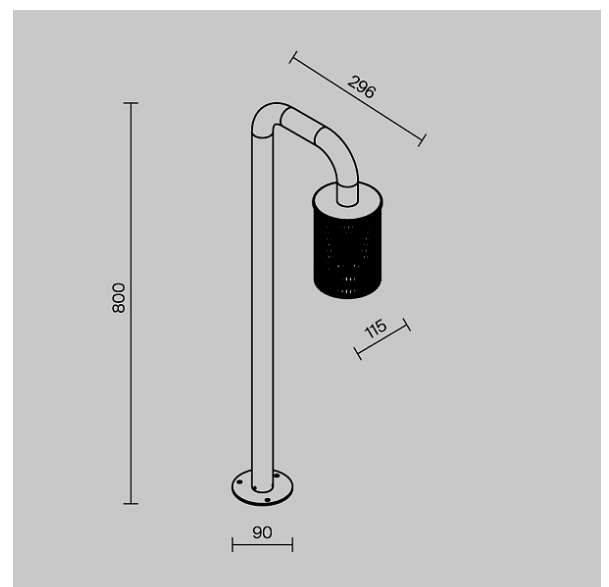

Landscape luminaire Latticea 3000K 6W IP 65

Series: Latticea Article: O166FL-L6BRK

Article	O166FL-L6BRK
Brand	Outdoor
Collection	Outdoor
Series	Latticea
Product type	Landscape luminaire
Fitting color	Brown
Fitting material	Aluminum
Color temperature	3000 K
IP protection	IP 65
Dimmable	No
Height	800 mm
Width	115 mm
Color rendering index	90 CRI
Length	296 mm
Beam angle	110 °
Voltage	50Hz AC 220-240 V
Protection level	Class1
Warranty	3 years
Power	6 W
Volume	0.0413 m ³
Light flux	190 Lm
Energy efficiency class	G
Fireproof	No
Packing length	820 mm

Net	1.7 kg
-----	--------

Gross	1.88 kg
-------	---------
