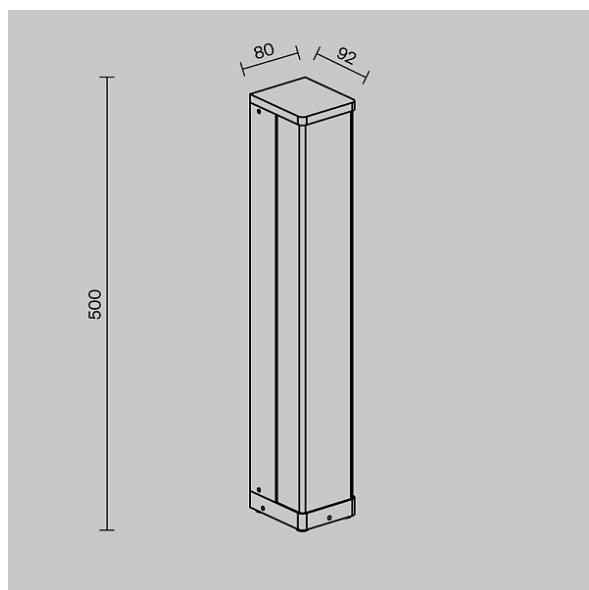

Landscape luminaire Floeva 3000K 9W IP 65

Series: Floeva Article: O142FL-L9BK

Article	O142FL-L9BK
Brand	Outdoor
Collection	Outdoor
Series	Floeva
Product type	Landscape luminaire
Fitting color	Black
Fitting material	Metal
Color temperature	3000 K
IP protection	IP 65
Dimmable	No
Height	80 mm
Width	92 mm
Color rendering index	80 CRI
Length	500 mm
Beam angle	86 °
Voltage	50Hz AC 220-240 V
Operating temperature	-40...+50°C
Protection level	Class2
Warranty	3 years
Power	9 W
Light flux	580 Lm
Energy efficiency class	G
Fireproof	No
Packing length	515 mm
Net	1.4 kg

Gross

1.55 kg
