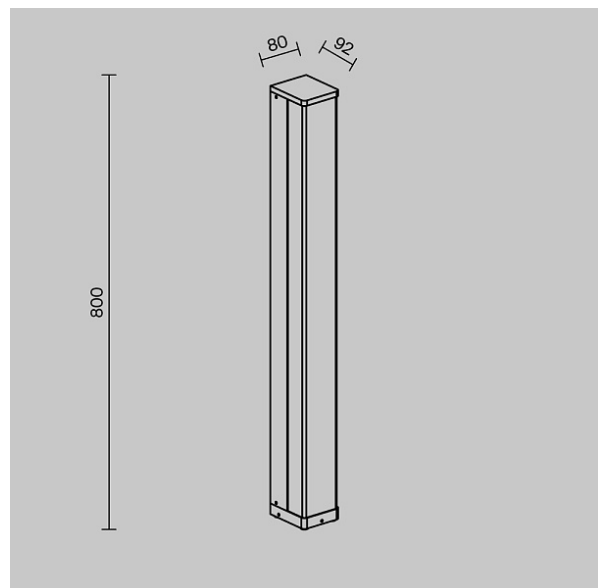

Landscape luminaire Floeva 3000K 18W IP 65

Series: Floeva Article: O142FL-L18BK

Article	O142FL-L18BK
Brand	Outdoor
Collection	Outdoor
Series	Floeva
Product type	Landscape luminaire
Fitting color	Black
Fitting material	Metal
Color temperature	3000 K
IP protection	IP 65
Dimmable	No
Height	80 mm
Width	92 mm
Color rendering index	80 CRI
Length	800 mm
Beam angle	86 °
Voltage	50Hz AC 220-240 V
Operating temperature	-40...+50°C
Protection level	Class2
Warranty	3 years
Power	18 W
Light flux	1150 Lm
Energy efficiency class	G
Fireproof	No
Packing length	815 mm
Net	2.15 kg

Gross

2.4 kg
