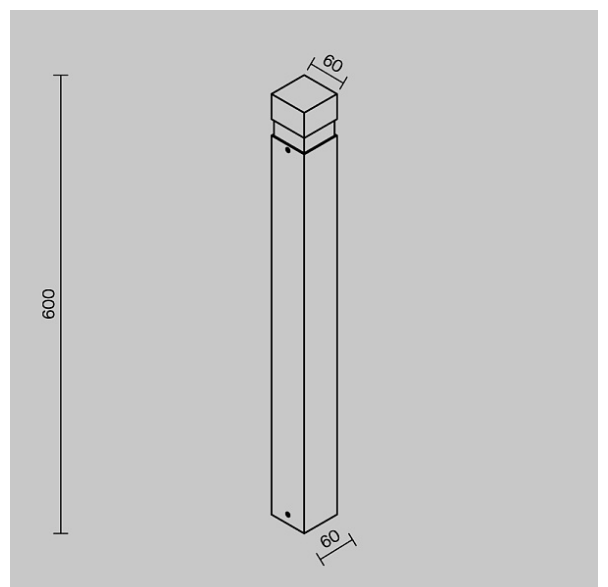

Landscape luminaire Quadra 3000K 8W IP 65

Series: Quadra Article: O143FL-L8TK

Article	O143FL-L8TK
Brand	Outdoor
Collection	Outdoor
Series	Quadra
Product type	Landscape luminaire
Fitting color	Tree
Fitting material	Metal
Color temperature	3000 K
IP protection	IP 65
Dimmable	No
Height	600 mm
Width	60 mm
Color rendering index	90 CRI
Length	60 mm
Beam angle	360 °
Voltage	50Hz AC 220-240 V
Operating temperature	-40...+50°C
Protection level	Class1
Warranty	3 years
Power	8 W
Light flux	520 Lm
Energy efficiency class	G
Fireproof	No
Packing length	660 mm
Net	1.26 kg

Gross

1.44 kg
