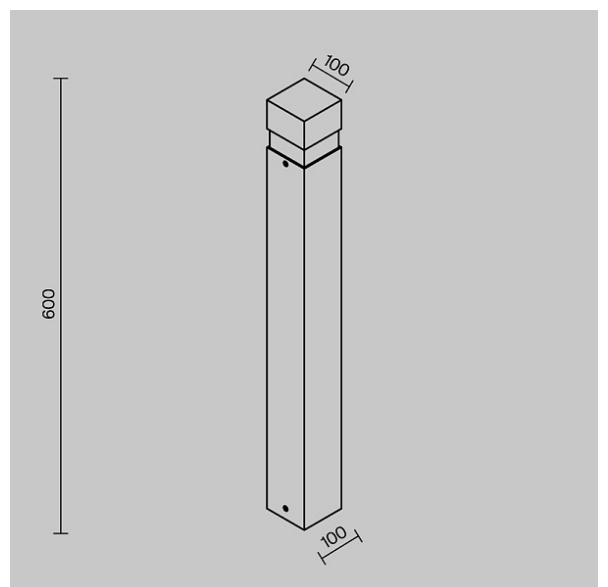

Landscape luminaire Quadra 3000K 15W IP 65

Series: Quadra Article: O143FL-L15BK

Article	O143FL-L15BK
Brand	Outdoor
Collection	Outdoor
Series	Quadra
Product type	Landscape luminaire
Fitting color	Black
Fitting material	Metal
Color temperature	3000 K
IP protection	IP 65
Dimmable	No
Height	600 mm
Width	100 mm
Color rendering index	90 CRI
Length	100 mm
Beam angle	360 °
Voltage	50Hz AC 220-240 V
Operating temperature	-40...+50°C
Protection level	Class1
Warranty	3 years
Power	15 W
Light flux	975 Lm
Energy efficiency class	G
Fireproof	No
Packing length	660 mm

Net	2.56 kg
<hr/>	
Gross	2.86 kg
<hr/>	