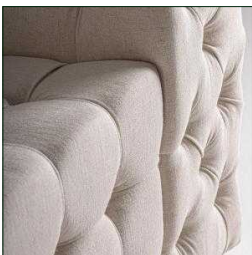

VICAL

Ref. 37191 GENHOF SOFA

COMPOSITION

Ash wood in black, combined with beige polyester

DIMENSIONS

Measurements (L x W x H):
246 x 89 x 71 cm

Weight:
60.3 kg

Legs dimensions:
20X12X7 cm.

Seat size:
195X58.5X38 cm.

Height floor to seat:
45 cm.

Height floor to armrest:
71 cm.

Backrest size:
195X27.5X26 cm.

Maximum supported Weight:
360 kg.

Number of seats:
3

Packaging	Type	Units/Box	Content	Volume	Length	Wide	High	Weight (Kg)
	CARTON	1	PRODUCT	1.564	2.50	92	68	69,7