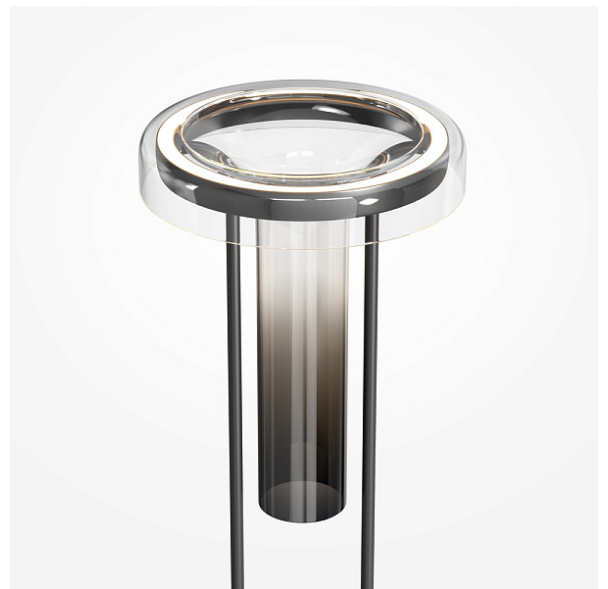

## Floor lamp Ikebana 3000K 24W

Series: Ikebana Article: MOD463FL-L24B3K

|                         |                       |
|-------------------------|-----------------------|
| Article                 | MOD463FL-L24B3K       |
| Brand                   | Maytoni               |
| Collection              | Modern                |
| Series                  | Ikebana               |
| Product type            | Floor lamp            |
| Fitting color           | Black                 |
| Fitting material        | Metal                 |
| Color temperature       | 3000 K                |
| IP protection           | IP 20                 |
| Dimmable                | Yes                   |
| Height                  | 1250 mm               |
| Color rendering index   | 80 CRI                |
| Beam angle              | 180 °                 |
| Voltage                 | 50Hz AC 220-240 V     |
| Diameter                | 280 mm                |
| Protection level        | Class2                |
| Warranty                | 3 years               |
| Power                   | 24 W                  |
| Volume                  | 0.1889 m <sup>3</sup> |
| Light flux              | 1300 Lm               |
| The shape of the base   | Round                 |
| Base diameter           | 250                   |
| Type of switch          | On wire               |
| Energy efficiency class | G                     |
| Fireproof               | No                    |