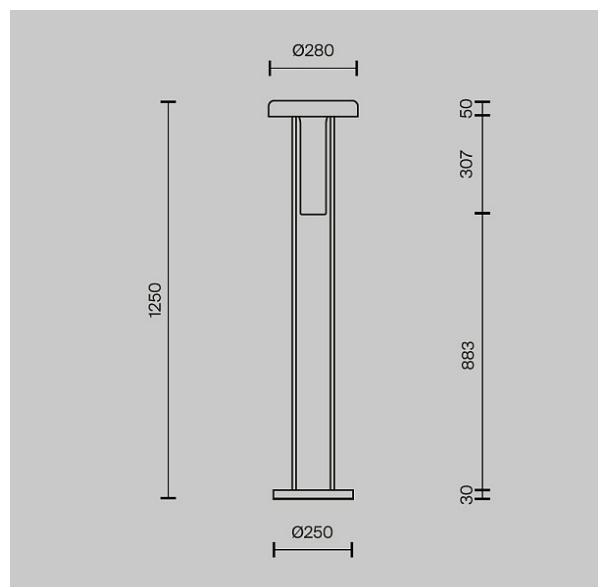

## Floor lamp Ikebana 3000K 24W

Series: Ikebana Article: MOD463FL-L24B3K

|                         |                       |
|-------------------------|-----------------------|
| Article                 | MOD463FL-L24B3K       |
| Brand                   | Maytoni               |
| Collection              | Modern                |
| Series                  | Ikebana               |
| Product type            | Floor lamp            |
| Fitting color           | Black                 |
| Fitting material        | Metal                 |
| Color temperature       | 3000 K                |
| IP protection           | IP 20                 |
| Dimmable                | Yes                   |
| Height                  | 1250 mm               |
| Color rendering index   | 80 CRI                |
| Beam angle              | 180 °                 |
| Voltage                 | 50Hz AC 220-240 V     |
| Diameter                | 280 mm                |
| Protection level        | Class2                |
| Warranty                | 3 years               |
| Power                   | 24 W                  |
| Volume                  | 0.1889 m <sup>3</sup> |
| Light flux              | 1300 Lm               |
| The shape of the base   | Round                 |
| Base diameter           | 250                   |
| Type of switch          | On wire               |
| Energy efficiency class | G                     |
| Fireproof               | No                    |

|                |         |
|----------------|---------|
| Packing length | 1320 mm |
| Net            | 7.8 kg  |
| Gross          | 16.4 kg |
| Service life   | 50000 h |