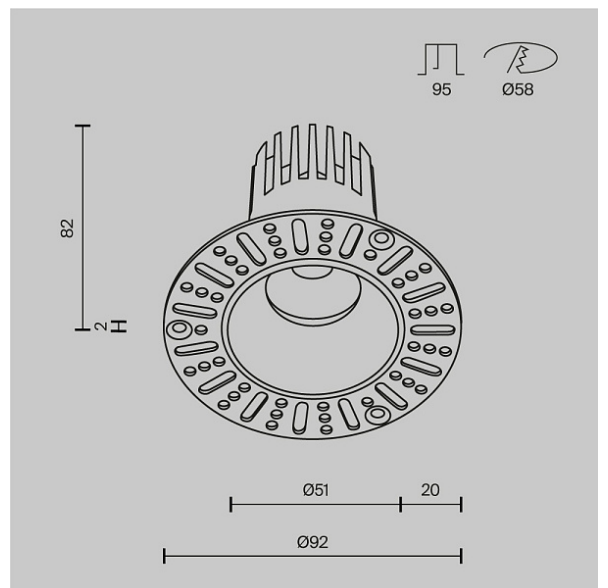

Recessed luminaire Dip 10W IP 20

Series: Dip Article: DL119-10W-3K-TRS-W

Article	DL119-10W-3K-TRS-W
Brand	Technical
Collection	Downlight
Series	Dip
Product type	Recessed luminaire
Fitting color	White
Fitting material	Aluminum
Color temperature	3000 K
IP protection	IP 20
Dimmable	No
Height	82 mm
Color rendering index	90 CRI
Beam angle	50 °
Voltage	50Hz AC 220-240 V
Diameter	92 mm
Protection level	Class2
Warranty	5 years
Power	10 W
Volume	0.0009 m ³
Light flux	1150 Lm
The shape of the base	Round
Base diameter	60 mm
Mounting hole depth	84 mm
Energy efficiency class	G
Fireproof	No

Packing length	100 mm
Net	0.23 kg
Gross	0.27 kg
Service life	30000 h
Mounting hole depth	95 mm
Mounting hole diameter	58 mm
Mounting hole shape	Round
Mounting type	Recessed for plaster finish
Number of LEDs	1