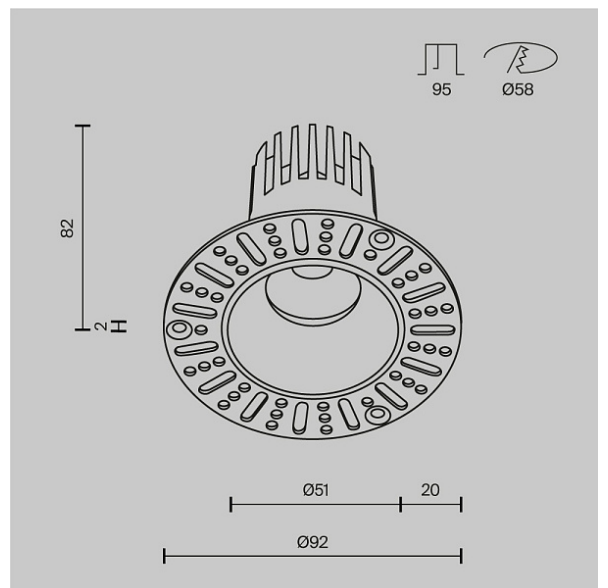

## Recessed luminaire Dip 10W IP 20

Series: Dip Article: DL119-10W-3K-TRS-B

Article	DL119-10W-3K-TRS-B
Brand	Technical
Collection	Downlight
Series	Dip
Product type	Recessed luminaire
Fitting color	Black
Fitting material	Aluminum
Color temperature	3000 K
IP protection	IP 20
Dimmable	No
Height	82 mm
Color rendering index	90 CRI
Beam angle	50 °
Voltage	50Hz AC 220-240 V
Diameter	92 mm
Protection level	Class2
Warranty	5 years
Power	10 W
Volume	0.0009 m <sup>3</sup>
Light flux	1060 Lm
The shape of the base	Round
Base diameter	60 mm
Mounting hole depth	84 mm
Energy efficiency class	G
Fireproof	No

Packing length	100 mm
Net	0.23 kg
Gross	0.27 kg
Service life	30000 h
Mounting hole depth	95 mm
Mounting hole diameter	58 mm
Mounting hole shape	Round
Mounting type	Recessed for plaster finish
Number of LEDs	1