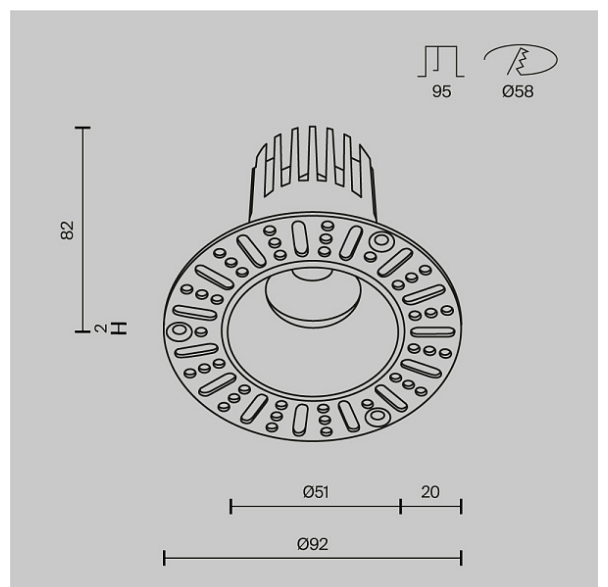

Recessed luminaire Dip 10W IP 20

Series: Dip Article: DL119-10W-2.7K-TRS-B

Article	DL119-10W-2.7K-TRS-B
Brand	Technical
Collection	Downlight
Series	Dip
Product type	Recessed luminaire
Fitting color	Black
Fitting material	Aluminum
Color temperature	2700 K
IP protection	IP 20
Dimmable	No
Height	82 mm
Color rendering index	90 CRI
Beam angle	50 °
Voltage	50Hz AC 220-240 V
Diameter	92 mm
Protection level	Class2
Warranty	5 years
Power	10 W
Volume	0.0011 m ³
Light flux	1060 Lm
The shape of the base	Round
Base diameter	58 mm
Mounting hole depth	84 mm
Energy efficiency class	G
Fireproof	No

Packing length	135 mm
Net	0.21 kg
Gross	0.26 kg
Service life	30000 h
Mounting hole depth	95 mm
Mounting hole diameter	58 mm
Mounting hole shape	Round
Mounting type	Recessed for plaster finish
Number of LEDs	1