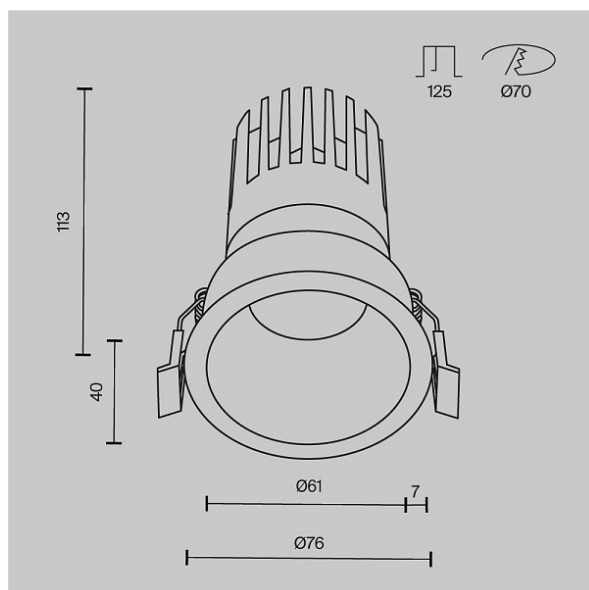

Recessed luminaire Dip 15W IP 20

Series: Dip Article: DL118-15W-2.7K-B

Article	DL118-15W-2.7K-B
Brand	Technical
Collection	Downlight
Series	Dip
Product type	Recessed luminaire
Fitting color	Black
Fitting material	Aluminum
Color temperature	2700 K
IP protection	IP 20
Dimmable	No
Height	113 mm
Color rendering index	90 CRI
Beam angle	50 °
Voltage	50Hz AC 220-240 V
Diameter	76 mm
Protection level	Class2
Warranty	5 years
Power	15 W
Volume	0.0025 m ³
Light flux	1490 Lm
The shape of the base	Round
Base diameter	70 mm
Mounting hole depth	115 mm
Energy efficiency class	G
Fireproof	No

Packing length	175 mm
Net	0.31 kg
Gross	0.38 kg
Service life	30000 h
Mounting hole depth	125 mm
Mounting hole diameter	70 mm
Mounting hole shape	Round
Mounting type	Recessed
Number of LEDs	1