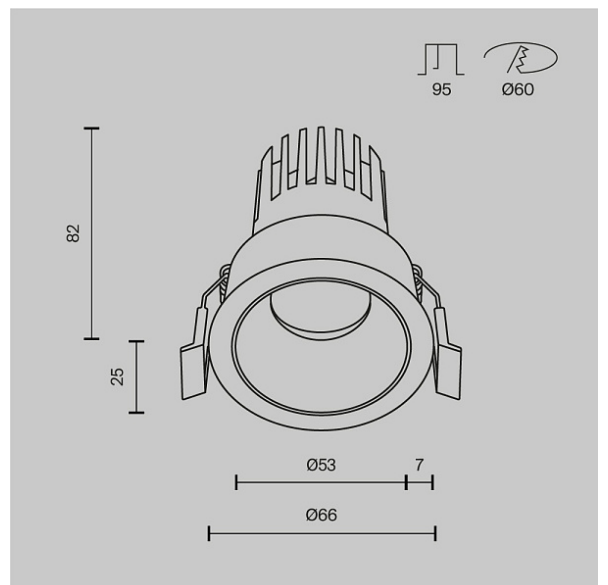

Recessed luminaire Dip 10W IP 20

Series: Dip Article: DL115-10W-3K-W

Article	DL115-10W-3K-W
Brand	Technical
Collection	Downlight
Series	Dip
Product type	Recessed luminaire
Fitting color	White
Fitting material	Aluminum
Color temperature	3000 K
IP protection	IP 20
Dimmable	No
Height	82 mm
Color rendering index	90 CRI
Beam angle	50 °
Voltage	50Hz AC 220-240 V
Diameter	66 mm
Protection level	Class2
Warranty	5 years
Power	10 W
Volume	0.0017 m ³
Light flux	1170 Lm
The shape of the base	Round
Base diameter	60 mm
Mounting hole depth	84 mm
Energy efficiency class	G
Fireproof	No

Packing length	150 mm
Net	0.24 kg
Gross	0.27 kg
Service life	30000 h
Mounting hole depth	95 mm
Mounting hole diameter	60 mm
Mounting hole shape	Round
Mounting type	Recessed
Number of LEDs	1