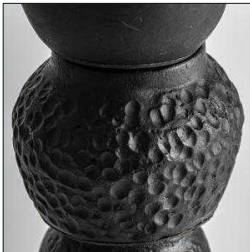

Packaging	Type	Units/Box	Content	Volume	Length	Wide	High	Weight (Kg)
	CARTON	1	PRODUCT	0.1882	2.40	28	28	33,9