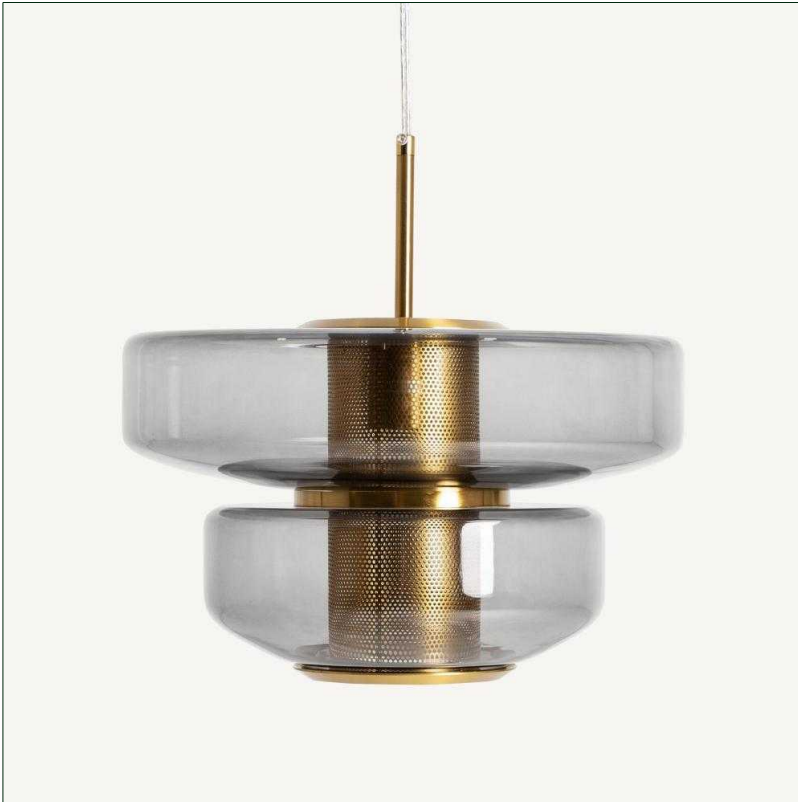

VICAL

Ref. 36738 GALA CEILING LAMP

COMPOSITION

Crystal in grey with a translucent finish, combined with gold iron

DIMENSIONS

Measurements (L x W x H):
35 x 35 x 35 cm

Weight:
2.7 kg

Bulb base:
E27

Wattage:
40

Number of bulbs:
1

Lampshade size:
35x35x21 cm.

Trim size:
11x11x2.5

Cable length:
150 cm.

Voltage: 220-240v.

Detachable parts:
Lampshade

Included:
Wall hanging system.