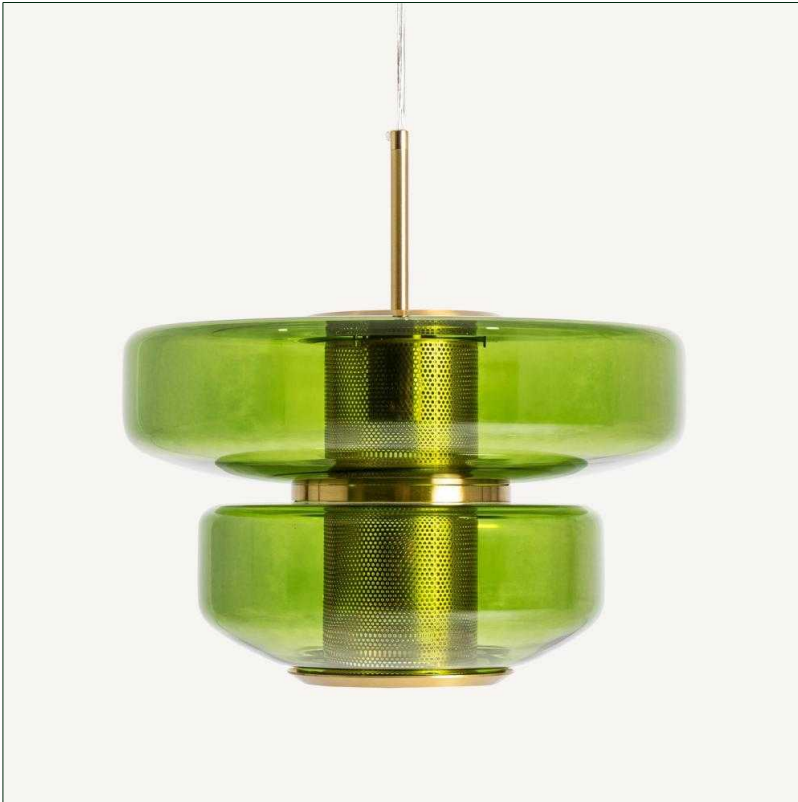

# VICAL

Ref. 36737 GALA CEILING LAMP

## COMPOSITION

Crystal in green with a translucent finish, combined with gold iron

## DIMENSIONS

Measurements (L x W x H):  
35 x 35 x 33 cm

Weight:  
2.5 kg

Bulb base:  
E27

Wattage:  
40

Number of bulbs:  
1

Lampshade size:  
45x45x22 cm.

Trim size:  
11x11x2.5

Cable length:  
145 cm.

Voltage: 220-240v.

Detachable parts:  
Lampshade

Included:  
Wall hanging system.

Not Included:  
bulb.

Detachable product.

Packaging	Type	Units/Box	Content	Volume	Length	Wide	High	Weight (Kg)
	CARTON	1	PRODUCT	0.0679	55	42	30	3,7