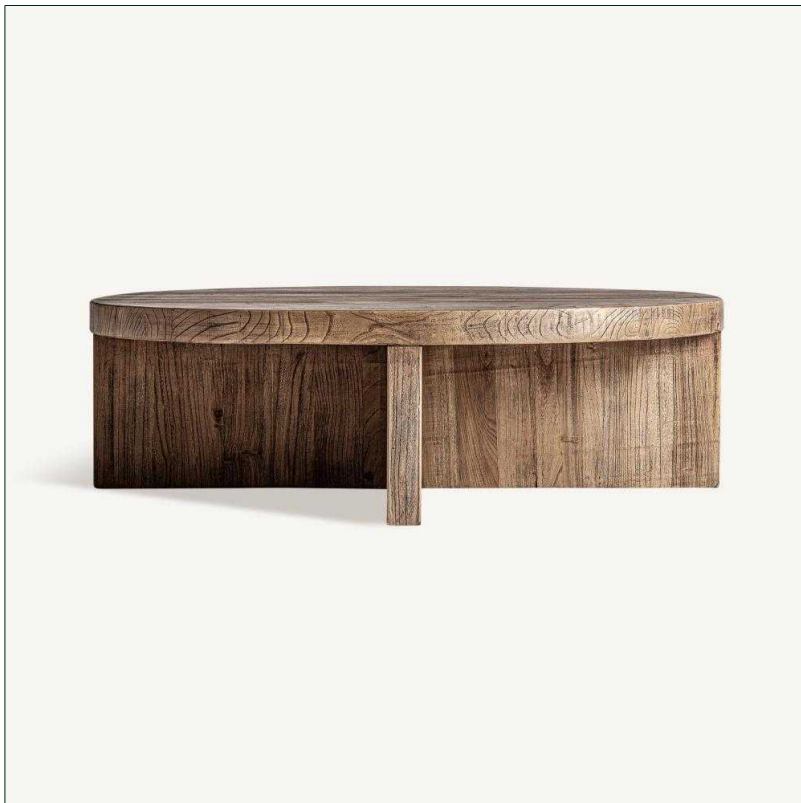

VICAL

Ref. 36657 NORVIK COFFEE TABLE

COMPOSITION

Elm wood in brown

DIMENSIONS

Measurements (L x W x H):
101 x 101 x 30 cm

Weight:
41.4 kg

Legs dimensions:
5 x 48 x 25 cm.

Tabletop thickness:
5 cm.

Type of legs:
Fixed

Maximum supported Weight:
80 kg.

Packaging	Type	Units/Box	Content	Volume	Length	Wide	High	Weight (Kg)
	CARTON	1	PRODUCT	0.4002	1.04	1.04	37	46,5