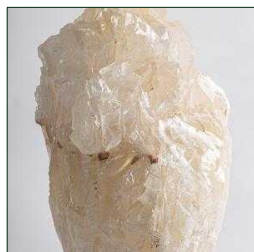

Packaging	Type	Units/Box	Content	Volume	Length	Wide	High	Weight (Kg)
	CARTON	1	PRODUCT	0.0127	19	18	37	7,4