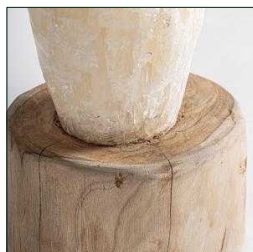

VICAL

Ref. 36608 DECORATIVE FIGURE

UNIQUE PIECE

COMPOSITION

Crystal in ivory color, combined with light brown teak wood

DIMENSIONS

Measurements (L x W x H):
16 x 15 x 32 cm

Weight:
6.2 kg

Base / legs measurement (cm.):
16X15X8.5.

Figure measurement (cm.):
12X9.5X24.5.

Packaging	Type	Units/Box	Content	Volume	Length	Wide	High	Weight (Kg)
	CARTON	1	PRODUCT	0.0127	19	18	37	7,4