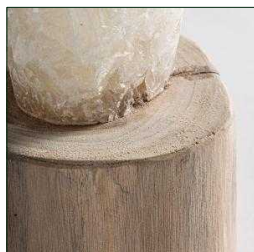

## COMPOSITION

Crystal in ivory color, combined with light brown teak wood

## DIMENSIONS

Measurements (L x W x H):  
14 x 14 x 27 cm

Weight:  
3.9 kg

Base / legs measurement (cm.):  
14X15.5X9.

Figure measurement (cm.):  
9X13X18.5.

Packaging	Type	Units/Box	Content	Volume	Length	Wide	High	Weight (Kg)
	CARTON	1	PRODUCT	0.0107	18	19	32	4,7