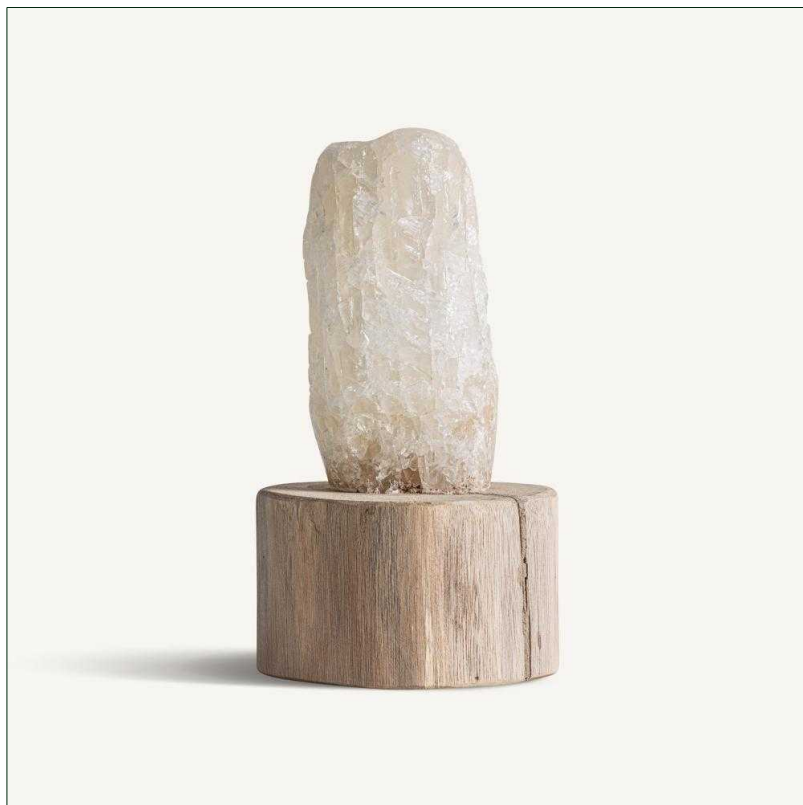

# VICAL

Ref. 36607 DECORATIVE FIGURE

## UNIQUE PIECE

## COMPOSITION

Crystal in ivory color, combined with light brown teak wood