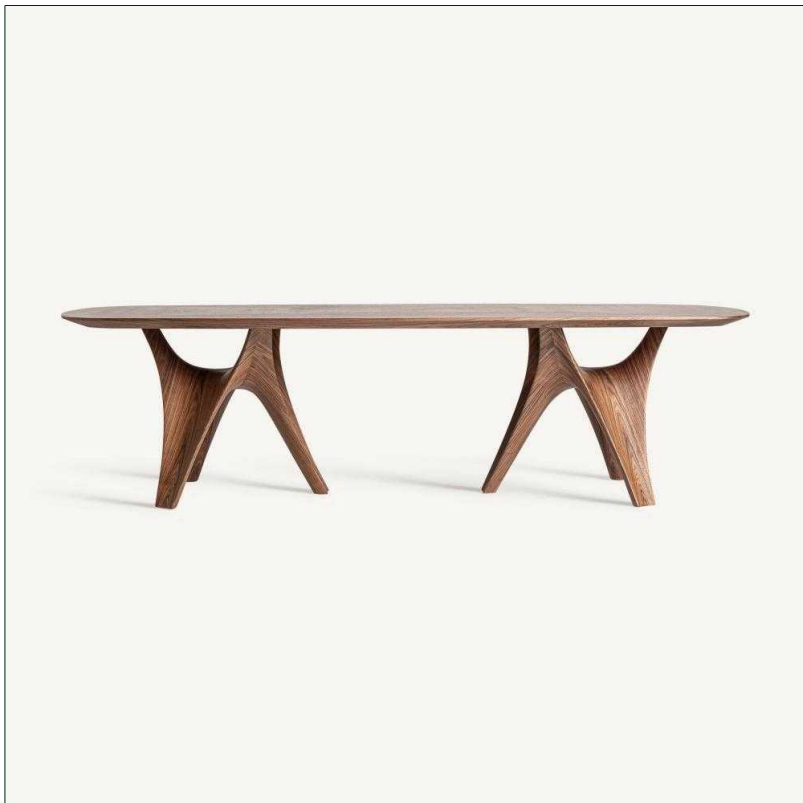

VICAL

Ref. 36043 BILZEN DINING TABLE

COMPOSITION

Walnut veneer in brown with a natural finish, combined with mdf wood and fiberglass

DIMENSIONS

Measurements (L x W x H):
280 x 120 x 76 cm

Weight:
121.5 kg

Legs dimensions:
66 x 66 x 72,5 cm.

Space between legs:
65 cm.

Distance from table edge to leg:
14x37 cm.

Tabletop thickness:
4.5 cm.

Type of legs:
Fixed

Detachable parts:
legs

Seating capacity:
8

Maximum supported Weight:
50 kg.

Included:
iron fittings.