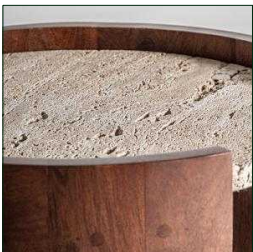

Packaging	Type	Units/Box	Content	Volume	Length	Wide	High	Weight (Kg)
	CARTON	1	PRODUCT	0.1857	67	44	63	30,8