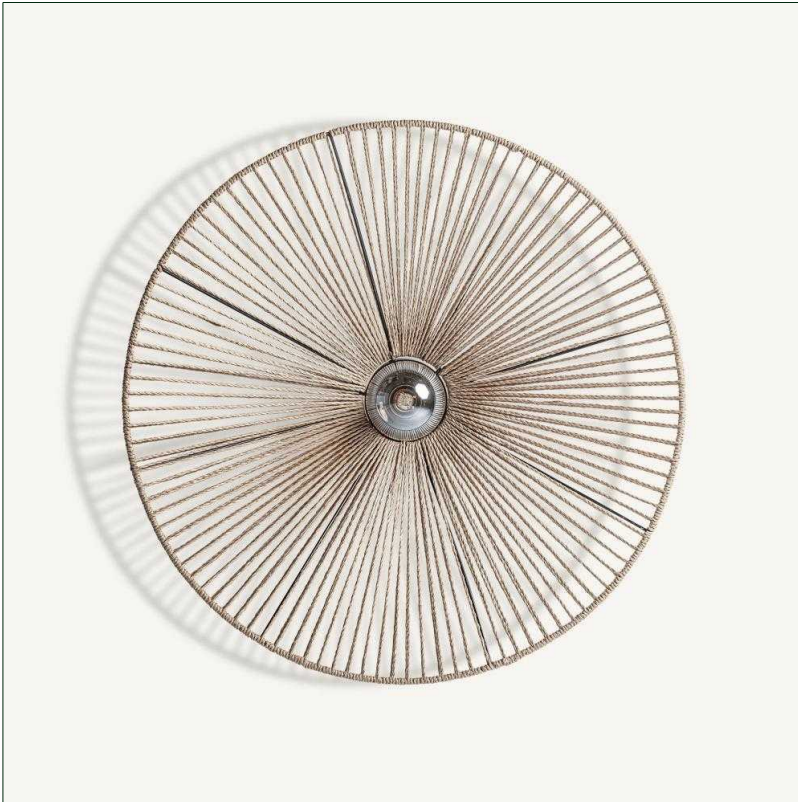

VICAL

Ref. 35832 JACQUARD WALL LAMP

COMPOSITION

Raffia in light brown

DIMENSIONS

Measurements (L x W x H):
66 x 66 x 20 cm

Weight:
1.1 kg

Bulb base:
E27

Wattage:
40

Number of bulbs:
1

Lampshade size:
15x15x14 cm.

Trim size:
10x10x2.5

Cable length:
38 cm.

Switch distance:
- cm.

Voltage: 220-240V-50Hzv.

Detachable parts:
Lampshade