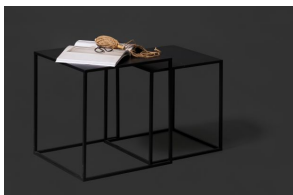

373706-Z

## SET OF 2 - ZIVA COFFEE TABLE METAL BLACK

woood

EAN	8714713080663
Dimensions	50x45x45 / 45x40x40
Material	iron
Color finish	black
Packages	1
Country of origin	CN

### Additional description

The WOOD set of 2 - Ziva side tables is a cool set of side tables. The Ziva side tables are entirely made of metal that is finished in the color black. The side tables have different dimensions (hxbxd): 50x45x45 cm and 45x40x40 cm.