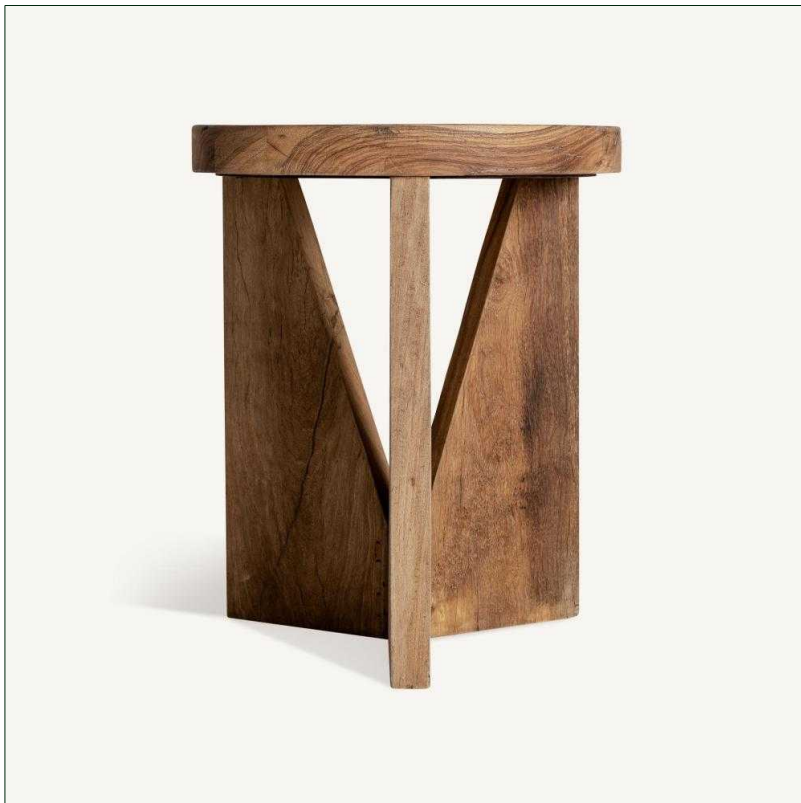

# VICAL

Ref. 35022 COTARD SIDE TABLE

## COMPOSITION

Reclaimed wood in brown

## DIMENSIONS

Measurements (L x W x H):  
46 x 46 x 56 cm.

Weight:  
15.8 kg.

Legs dimensions:  
4x22x51 cm.

Tabletop thickness:  
5 cm.

Maximum supported Weight:  
30 kg.

Packaging	Type	Units/Box	Content	Volume	Length	Wide	High	Weight (Kg)
	CARTON	1	PRODUCT	0.1966	55	55	65	20,2