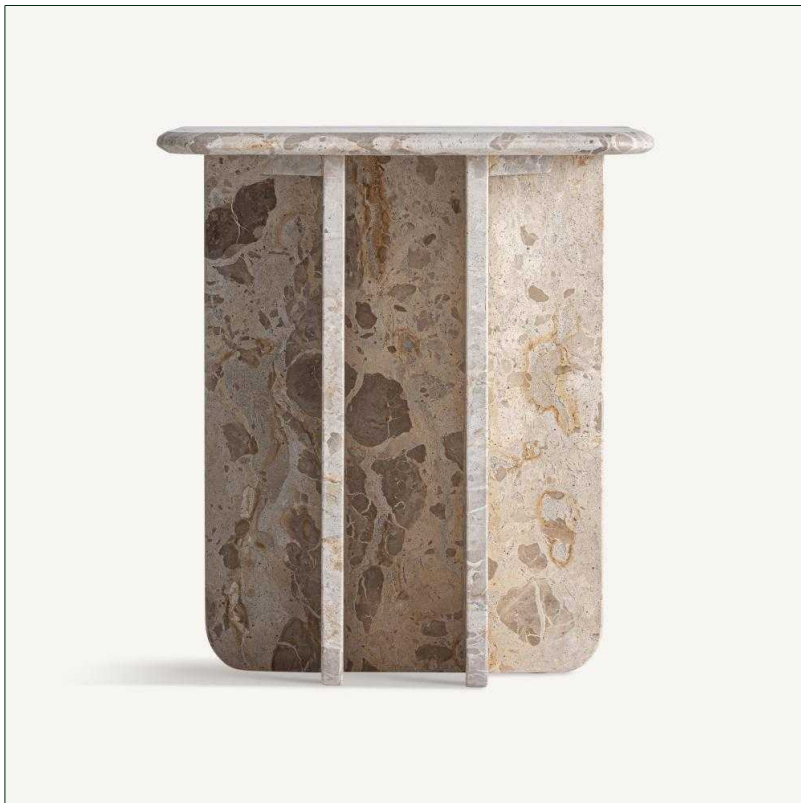

# VICAL

Ref. 37051 SWALMEN SIDE TABLE

## COMPOSITION

Marble in beige

## DIMENSIONS

Measurements (length x width x height):  
46 x 38 x 52 cm.

Weight:  
34,2 kg.

Legs dimensions:  
40X28X50 cm.

Edge table to leg:  
3,5X5 cm.

Board thickness:  
2 cm.

Type of legs:  
Fija

Supported Weight:  
15 kg.