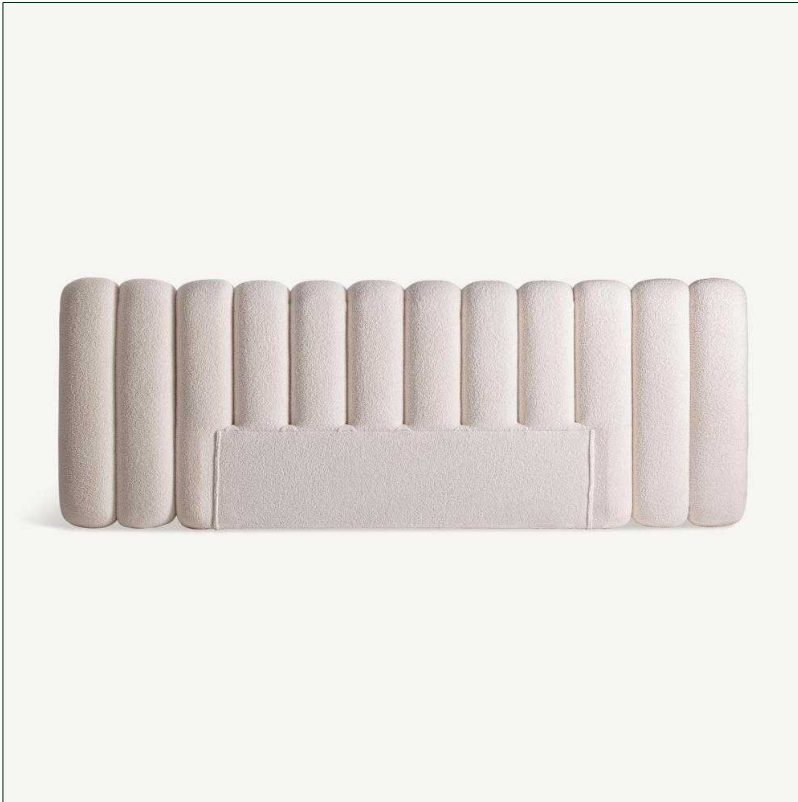

VICAL

Ref. 37013 MIER HEADBOARD

COMPOSITION

Polyester in cream, combined with ash wood and foam

DIMENSIONS

Measurements (length x width x height):
323 x 17,5 x 115 cm.

Weight:
48,2 kg.

Type of legs:
Fija

Head measurement:
323 cm.

Detachable parts:
structure

Recommended size bed:
180 cm.

Included:
Wall hanging system, iron fittings.

Packaging	Type	Units/Box	Content	Volume	Length	Wide	High	Weigth (Kg)
	CARTON	1	PRODUCT	0.8838	2.14	35	1.18	53,4