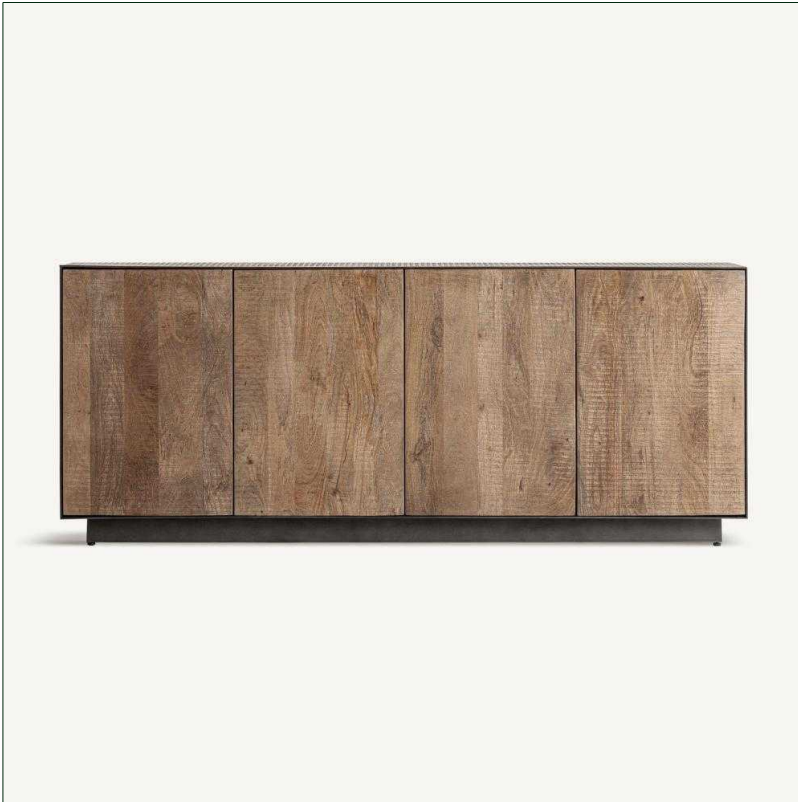

VICAL

Ref. 34936 KREFELD SIDEBOARD

COMPOSITION

Mango wood in brown, combined with black iron

DIMENSIONS

Measurements (length x width x height):
200 x 44 x 82 cm.

Weight:
80,3 kg.

Number of doors:
4

Interior space:
(2) 97X37X69 cm.

Number of shelves:
2

Type of shelves:
no fixed

Height between shelves:
33 cm.

Max. Weight per shelf:
10 kg.

Legs dimensions:
8 cm.

Edge table to leg:
8X4 cm.

Board thickness:
2 cm.

Type of legs:
Regulable

Supported Weight:
60 kg.

Packaging	Type	Units/Box	Content	Volume	Length	Wide	High	Weigth (Kg)
	CARTON	1	PRODUCT	0.7619	2.02	46	82	92,8