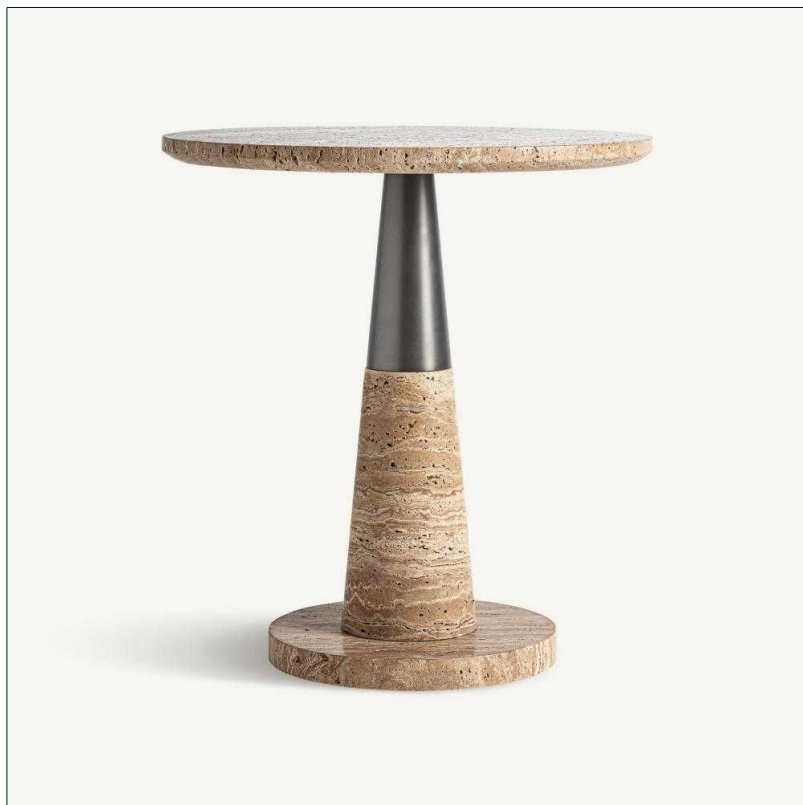

VICAL

Ref. 34918 RUST SIDE TABLE

COMPOSITION

Marble in beige, combined with gold iron with a bronze finish

DIMENSIONS

Measurements (length x width x height):
50 x 50 x 54 cm.

Weight:
25,9 kg.

Legs dimensions:
30x30x3 cm.

Edge table to leg:
22 cm.

Board thickness:
2 cm.

Supported Weight:
10 kg.

Cleaning instructions:
Clean with a soft cloth dampened with warm water and a mild detergent. Dry completely. For stubborn dirt, use a soft-bristled brush to gently scrub the surface.