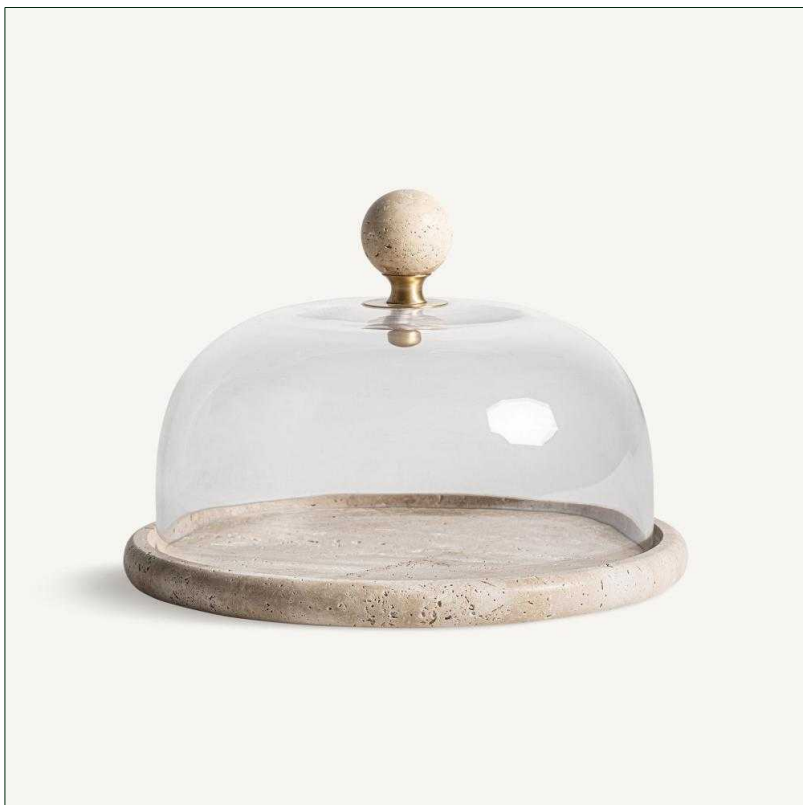

VICAL

Ref. 34914 TETBURY CHEESE DISH

COMPOSITION

Marble in beige, combined with transparent crystal and gold iron

DIMENSIONS

Measurements (length x width x height):
33 x 33 x 23 cm.

Weight:
5,5 kg.

Cleaning instructions:
Clean with a soft cloth dampened with warm water and a mild detergent.
Dry completely. For stubborn dirt, use a soft-bristled brush to gently scrub the surface.