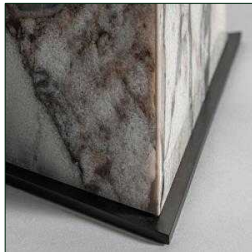

Packaging	Type	Units/Box	Content	Volume	Length	Wide	High	Weigth (Kg)
	CARTON	1		0.0991	53	55	34	2,0
	CARTON	1	PRODUCT	0.1628	1.50	35	31	25,6