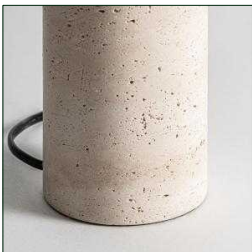

VICAL

Ref. 34904 TABLE LAMP

COMPOSITION

Marble in beige, combined with gold iron with a bronze finish and white crystal

DIMENSIONS

Measurements (length x width x height):
30 x 30 x 44 cm.

Weight:
4,5 kg.

Bulb base:
E27

Wattage:
40

Number of bulbs:
1

Base size:
9x9x28 cm.

Lampshade size:
30x30x15 cm.

Cable length:
180 cm.

Switch distance:
88 cm.

Voltage: 220-240V ~ 50-60HZv.

Detachable parts:
Lampshade