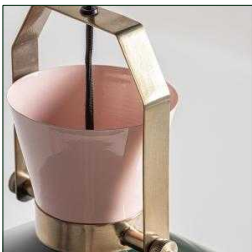

Packaging	Type	Units/Box	Content	Volume	Length	Wide	High	Weigth (Kg)
	CARTON	1	PRODUCT	0.098	55	54	33	4,7