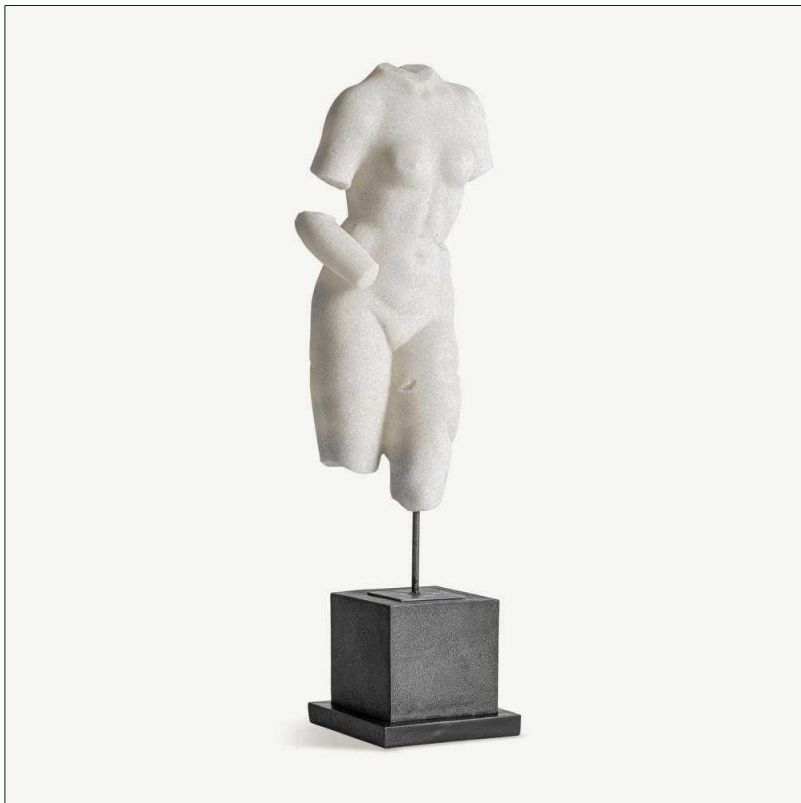

VICAL

Ref. 37160 LETHA BUST

COMPOSITION

Resin in white

DIMENSIONS

Measurements (length x width x height):
27 x 22 x 76 cm.

Weight:
4,4 kg.

Base / legs measurement (cm.):
17,5X17,5X15.

Figure measurement (cm.):
27X22X61.

Detachable product.

<u>Packaging</u>	Type	Units/Box	Content	Volume	Length	Wide	High	Weigth (Kg)
	CARTON	1	PRODUCT	0.0487	52	26	36	5,2